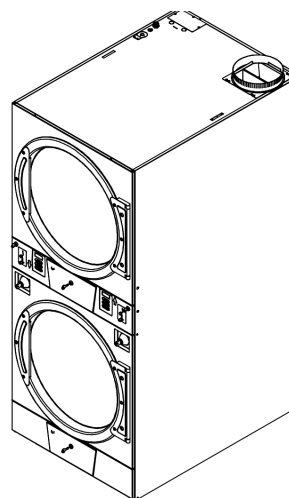

REAR VIEW

P/N 451065 Rev. 10/20/14

88 Currant Road Fall River, MA 02720-4781 • 508.678.9000 • Fax: 508.678.9447 • Email: sales@amdry.com

www.adclaundry.com