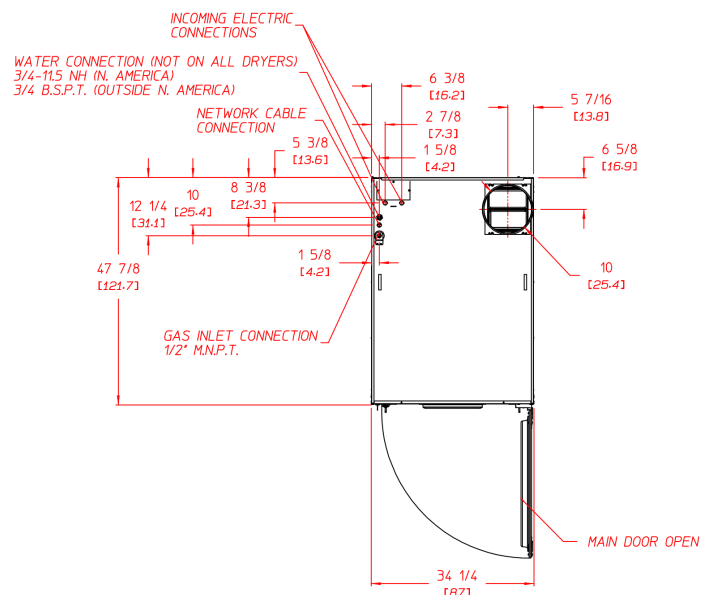

TOP VIEW

P/N 451065 Rev. 10/20/14

88 Currant Road Fall River, MA 02720-4781 • 508.678.9000 • Fax: 508.678.9447 • Email: sales@amdry.com

www.adclaundry.com