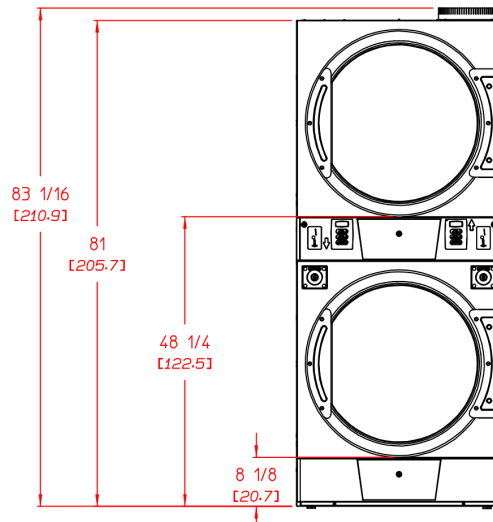

ADC AD-45x2R

AD-45x2R Specifications

Tumbler Capacity (dry weight per pocket)	45 lbs. (20.4 kg)	
Tumbler Diameter	32-3/4" (83.2 cm)	
Tumbler Depth	30" (76.2 cm)	
Tumbler Volume (per pocket)	14.6 cu ft (413.4 L)	
Tumbler/Drive Motor (per pocket)	1/3 hp (0.25 kW)	
Blower/Fan Motor (per pocket)	1/2 hp (.37 kW)	
Door Opening (Diameter)	27" (68.6 cm)	
Door Sill Height	top pocket	50.4" / 10.3"
	bottom pocket	(128 cm / 26.2 cm)
Dryers per 20'/40' Container	10/21	
Dryers per 48'/53' Truck	25/28	
Width	34-1/4 (87 cm)	
Depth	47-7/8 (121.6 cm)	
Height	81" (205.7 cm)	
Airflow (per pocket)	60 Hz	525 cfm (14.9 cmm)
Exhaust Connection	10" (25.4 cm)	
GAS MODEL:	Voltage Available	120v-240v 1ø 2w 50/60 Hz
	Approx. Net Wt.	640 lbs (290 kg)
	Approx. Ship Wt.	700 lbs (318 kg)
	Heat Input (per pocket)	94,000 btu/hr (23.688 kcal/hr)
	Inlet Pipe Connection (per dryer)	1/2" M.N.P.T.

Electrical Specs are per pocket

Electrical Service Specifications

GAS (Reversing & Non-Reversing)

SERVICE VOLTAGE	PHASE	WIRE SERVICE	APPROX AMP DRAW		CIRCUIT BREAKER
			60 Hz	50 Hz	
120	1ø	2	7.6	--	15
208	1ø	2	5.7	--	15
220	1ø	2	--	5.7	15
230	1ø	2	--	5.7	15
240	1ø	2	5	--	15

REV 10/20/14

FRONT VIEW