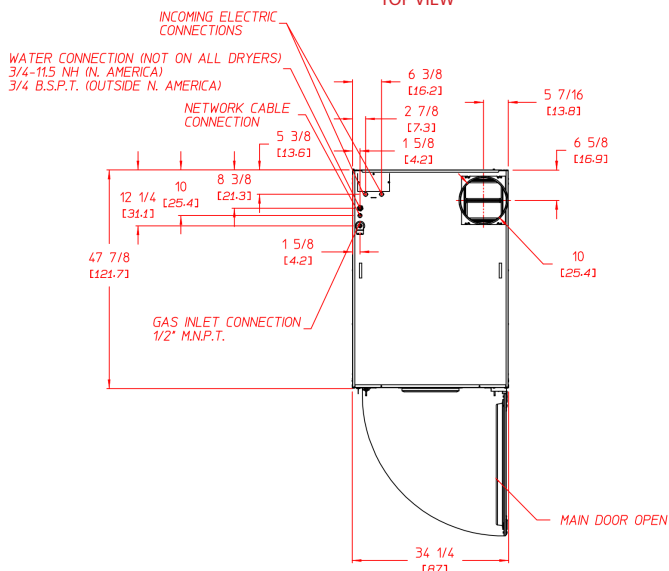

ADC AD-45x2R

AD-45x2R Specifications

Tumbler Capacity (dry weight per pocket)	45 lbs. (20.4 kg)	
Tumbler Diameter	32-3/4" (83.2 cm)	
Tumbler Depth	30" (76.2 cm)	
Tumbler Volume (per pocket)	14.6 cu ft (413.4 L)	
Tumbler/Drive Motor (per pocket)	1/3 hp (0.25 kW)	
Blower/Fan Motor (per pocket)	1/2 hp (.37 kW)	
Door Opening (Diameter)	27" (68.6 cm)	
Door Sill Height	top pocket bottom pocket	50.4" / 10.3" (128 cm / 26.2 cm)
Dryers per 20'/40' Container	10/21	
Dryers per 48'/53' Truck	25/28	
Width	34-1/4 (87 cm)	
Depth	47-7/8 (121.6 cm)	
Height	81" (205.7 cm)	
Airflow (per pocket)	60 Hz	525 cfm (14.9 cmm)
Exhaust Connection	10" (25.4 cm)	
GAS MODEL:	Voltage Available	120v-240v 1ø 2w 50/60 Hz
	Approx. Net Wt.	640 lbs (290 kg)
	Approx. Ship Wt.	700 lbs (318 kg)
	Heat Input (per pocket)	94,000 btu/hr (23.688 kcal/hr)
	Inlet Pipe Connection (per dryer)	1/2" M.N.P.T.

Electrical Specs are per pocket

Electrical Service Specifications

GAS (Reversing & Non-Reversing)

SERVICE VOLTAGE	PHASE	WIRE SERVICE	APPROX AMP DRAW		CIRCUIT BREAKER
			60 Hz	50 Hz	
120	1ø	2	7.6	--	15
208	1ø	2	5.7	--	15
220	1ø	2	--	5.7	15
230	1ø	2	--	5.7	15
240	1ø	2	5	--	15

REV 10/17/14

TOP VIEW

P/N 451057 Rev. 10/17/14

88 Currant Road Fall River, MA 02720-4781 • 508.678.9000 • Fax: 508.678.9447 • Email: sales@amdry.com

www.adclaundry.com