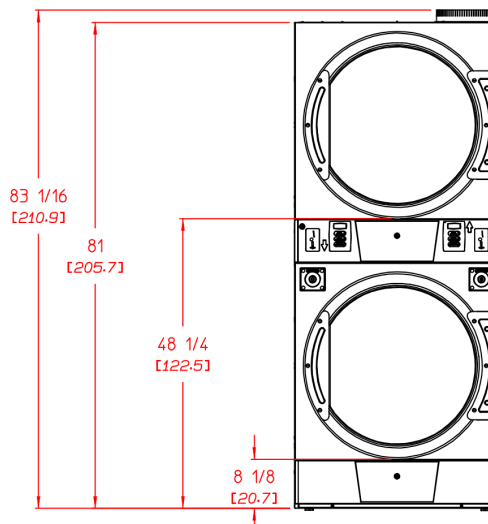

ADC AD-45x2R

AD-45x2R Specifications

Tumbler Capacity (dry weight per pocket)	45 lbs. (20.4 kg)	
Tumbler Diameter	32-3/4" (83.2 cm)	
Tumbler Depth	30" (76.2 cm)	
Tumbler Volume (per pocket)	14.6 cu ft (413.4 L)	
Tumbler/Drive Motor (per pocket)	1/3 hp (0.25 kW)	
Blower/Fan Motor (per pocket)	1/2 hp (.37 kW)	
Door Opening (Diameter)	27" (68.6 cm)	
Door Sill Height	top pocket bottom pocket	50.4" / 10.3" (128 cm / 26.2 cm)
Dryers per 20'/40' Container	10/21	
Dryers per 48'/53' Truck	25/28	
Width	34-1/4 (87 cm)	
Depth	47-7/8 (121.6 cm)	
Height	81" (205.7 cm)	
Airflow (per pocket)	60 Hz	525 cfm (14.9 cmm)
Exhaust Connection	10" (25.4 cm)	
GAS MODEL:	Voltage Available	120v-240v 1ø 2w 50/60 Hz
	Approx. Net Wt.	640 lbs (290 kg)
	Approx. Ship Wt.	700 lbs (318 kg)
	Heat Input (per pocket)	94,000 btu/hr (23.688 kcal/hr)
	Inlet Pipe Connection (per dryer)	1/2" M.N.P.T.

Electrical Specs are per pocket

Electrical Service Specifications

GAS (Reversing & Non-Reversing)

SERVICE VOLTAGE	PHASE	WIRE SERVICE	APPROX AMP DRAW		CIRCUIT BREAKER
			60 Hz	50 Hz	
120	1ø	2	7.6	--	15
208	1ø	2	5.7	--	15
220	1ø	2	--	5.7	15
230	1ø	2	--	5.7	15
240	1ø	2	5	--	15

REV 10/17/14

FRONT VIEW