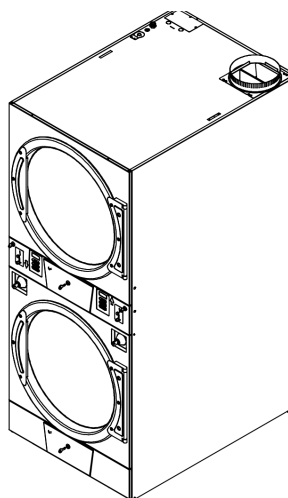

Your local ADC independent authorized distributor

ADC AD-45x2R

AD-45x2R Specifications

Tumbler Capacity (dry weight per pocket)	45 lbs. (20.4 kg)	
Tumbler Diameter	32-3/4" (83.2 cm)	
Tumbler Depth	30" (76.2 cm)	
Tumbler Volume (per pocket)	14.6 cu ft (413.4 L)	
Tumbler/Drive Motor (per pocket)	1/3 hp (0.25 kW)	
Blower/Fan Motor (per pocket)	1/2 hp (.37 kW)	
Door Opening (Diameter)	27" (68.6 cm)	
Door Sill Height	top pocket bottom pocket	50.4" / 10.3" (128 cm / 26.2 cm)
Dryers per 20'/40' Container	10/21	
Dryers per 48'/53' Truck	25/28	
Width	34-1/4 (87 cm)	
Depth	47-7/8 (121.6 cm)	
Height	81" (205.7 cm)	
Airflow (per pocket)	60 Hz	525 cfm (14.9 cmm)
Exhaust Connection	10" (25.4 cm)	
GAS MODEL:	Voltage Available	120v-240v 1ø 2w 50/60 Hz
	Approx. Net Wt.	640 lbs (290 kg)
	Approx. Ship Wt.	700 lbs (318 kg)
	Heat Input (per pocket)	94,000 btu/hr (23.688 kcal/hr)
	Inlet Pipe Connection (per dryer)	1/2" M.N.P.T.

Electrical Specs are per pocket

Electrical Service Specifications

GAS (Reversing & Non-Reversing)

SERVICE VOLTAGE	PHASE	WIRE SERVICE	APPROX AMP DRAW		CIRCUIT BREAKER
			60 Hz	50 Hz	
120	1ø	2	7.6	--	15
208	1ø	2	5.7	--	15
220	1ø	2	--	5.7	15
230	1ø	2	--	5.7	15
240	1ø	2	5	--	15

REV 10/17/14

FRONT VIEW

TOP VIEW

REAR VIEW

P/N 451057 Rev. 10/17/14

88 Currant Road Fall River, MA 02720-4781 • 508.678.9000 • Fax: 508.678.9447 • Email: sales@amdry.com

www.adclaundry.com